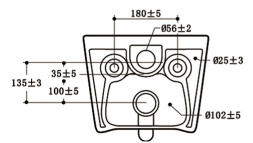

**9312**

535\*360\*365mm

- C€

Wall-hung Toilet  
Washdown Rimless  
Smart Cover

**9322**

535\*360\*365mm

- C€

Wall-hung Toilet  
Washdown Rimless  
UF Seat Cover

**9322**

535\*360\*365mm

- C€

Wall-hung Toilet  
Washdown Rimless  
PP Seat Cover

**9322**

535\*360\*365mm

- C€

Wall-hung Toilet  
Washdown Rimless  
Smart Cover