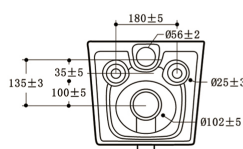

**9316**  
 530\*380\*350mm  
 - C€  
 Wall-hung Toilet  
 Washdown Rimless  
 UF Seat Cover

**9316**  
 530\*380\*350mm  
 - C€  
 Wall-hung Toilet  
 Washdown Rimless  
 PP Seat Cover

**9319**  
 490\*355\*370mm  
 - C€  
 Wall-hung Toilet  
 Washdown Rimless  
 UF Seat Cover

**9319**  
 490\*355\*370mm  
 - C€  
 Wall-hung Toilet  
 Washdown Rimless  
 PP Seat Cover

**9310**  
 515\*340\*370mm  
 - C€  
 Wall-hung Toilet  
 Washdown Rimless  
 UF Seat Cover

**9321**  
 520\*350\*365mm  
 - C€  
 Wall-hung Toilet  
 Washdown Rimless  
 UF Seat Cover