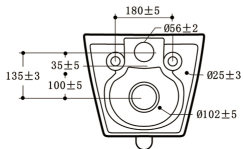

**9322C1**

535\*360\*365mm

- C€

Wall-hung Toilet  
Washdown Rimless  
UF Seat Cover  
Bidet Function

**9311**  
 505\*360\*360mm  
 - C€  
 Wall-hung Toilet  
 Washdown Rimless  
 UF Seat Cover

**9311**  
 505\*360\*360mm  
 - C€  
 Wall-hung Toilet  
 Washdown Rimless  
 PP Seat Cover

**9316**  
 530\*380\*350mm  
 - C€  
 Wall-hung Toilet  
 Washdown Rimless  
 UF Seat Cover

**9316**  
 530\*380\*350mm  
 - C€  
 Wall-hung Toilet  
 Washdown Rimless  
 PP Seat Cover

**9319**  
 490\*355\*370mm  
 - C€  
 Wall-hung Toilet  
 Washdown Rimless  
 UF Seat Cover