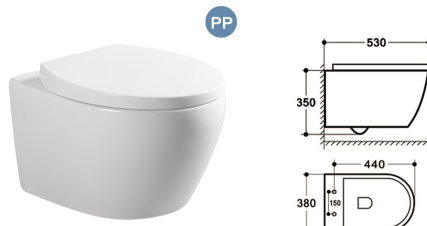

**9312**

535\*360\*365mm

- C€

Wall-hung Toilet  
Washdown Rimless  
Smart Cover

**9322**

535\*360\*365mm

- C€

Wall-hung Toilet  
Washdown Rimless  
UF Seat Cover

**9322**

535\*360\*365mm

- C€

Wall-hung Toilet  
Washdown Rimless  
PP Seat Cover

**9322**

535\*360\*365mm

- C€

Wall-hung Toilet  
Washdown Rimless  
Smart Cover

**9322C1**

535\*360\*365mm

- C€

Wall-hung Toilet  
Washdown Rimless  
UF Seat Cover  
Bidet Function

**9311**  
 505\*360\*360mm  
 - C€  
 Wall-hung Toilet  
 Washdown Rimless  
 UF Seat Cover

**9311**  
 505\*360\*360mm  
 - C€  
 Wall-hung Toilet  
 Washdown Rimless  
 PP Seat Cover

**9316**  
 530\*380\*350mm  
 - C€  
 Wall-hung Toilet  
 Washdown Rimless  
 UF Seat Cover

**9316**  
 530\*380\*350mm  
 - C€  
 Wall-hung Toilet  
 Washdown Rimless  
 PP Seat Cover

**9319**  
 490\*355\*370mm  
 - C€  
 Wall-hung Toilet  
 Washdown Rimless  
 UF Seat Cover