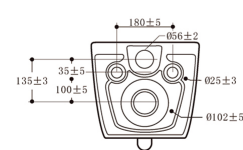

**9322C1**

535\*360\*365mm

- C€

Wall-hung Toilet  
Washdown Rimless  
UF Seat Cover  
Bidet Function

**9311**  
 505\*360\*360mm  
 - C€  
 Wall-hung Toilet  
 Washdown Rimless  
 UF Seat Cover

**9311**  
 505\*360\*360mm  
 - C€  
 Wall-hung Toilet  
 Washdown Rimless  
 PP Seat Cover

**9316**  
 530\*380\*350mm  
 - C€  
 Wall-hung Toilet  
 Washdown Rimless  
 UF Seat Cover

**9316**  
 530\*380\*350mm  
 - C€  
 Wall-hung Toilet  
 Washdown Rimless  
 PP Seat Cover

**9319**  
 490\*355\*370mm  
 - C€  
 Wall-hung Toilet  
 Washdown Rimless  
 UF Seat Cover