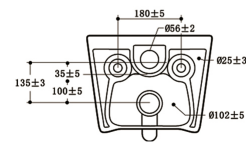

**9312**

535\*360\*365mm

- C€

Wall-hung Toilet  
Washdown Rimless  
Smart Cover

**9322**

535\*360\*365mm

- C€

Wall-hung Toilet  
Washdown Rimless  
UF Seat Cover

**9322**

535\*360\*365mm

- C€

Wall-hung Toilet  
Washdown Rimless  
PP Seat Cover

**9322**

535\*360\*365mm

- C€

Wall-hung Toilet  
Washdown Rimless  
Smart Cover