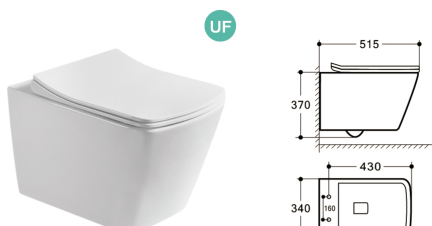

**9322**

535\*360\*365mm

- C€

Wall-hung Toilet  
Washdown Rimless  
PP Seat Cover

**9322**

535\*360\*365mm

- C€

Wall-hung Toilet  
Washdown Rimless  
Smart Cover

**9322C1**

535\*360\*365mm

- C€

Wall-hung Toilet  
Washdown Rimless  
UF Seat Cover  
Bidet Function

**9311**  
 505\*360\*360mm  
 - C€  
 Wall-hung Toilet  
 Washdown Rimless  
 UF Seat Cover

**9311**  
 505\*360\*360mm  
 - C€  
 Wall-hung Toilet  
 Washdown Rimless  
 PP Seat Cover

**9316**  
 530\*380\*350mm  
 - C€  
 Wall-hung Toilet  
 Washdown Rimless  
 UF Seat Cover

**9316**  
 530\*380\*350mm  
 - C€  
 Wall-hung Toilet  
 Washdown Rimless  
 PP Seat Cover

**9319**  
 490\*355\*370mm  
 - C€  
 Wall-hung Toilet  
 Washdown Rimless  
 UF Seat Cover

**9319**  
 490\*355\*370mm  
 - C€  
 Wall-hung Toilet  
 Washdown Rimless  
 PP Seat Cover

**9310**  
 515\*340\*370mm  
 - C€  
 Wall-hung Toilet  
 Washdown Rimless  
 UF Seat Cover

**9321**  
 520\*350\*365mm  
 - C€  
 Wall-hung Toilet  
 Washdown Rimless  
 UF Seat Cover