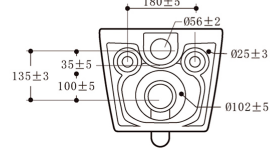

**9312**

535\*360\*365mm

- C€

Wall-hung Toilet  
Washdown Rimless  
UF Seat Cover

**9312**

535\*360\*365mm

- C€

Wall-hung Toilet  
Washdown Rimless  
PP Seat Cover

**9312**

535\*360\*365mm

- C€

Wall-hung Toilet  
Washdown Rimless  
Smart Cover

**9322**

535\*360\*365mm

- C€

Wall-hung Toilet  
Washdown Rimless  
UF Seat Cover