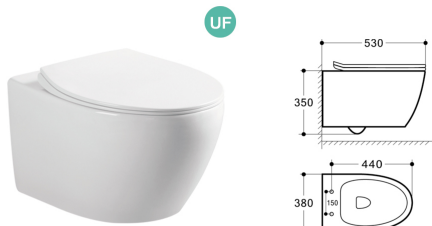

9316
530*380*350mm
- C€
Wall-hung Toilet
Washdown Rimless
UF Seat Cover