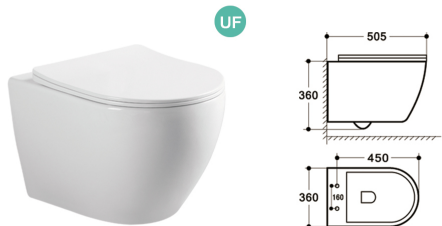

9311
505*360*360mm
- C€
Wall-hung Toilet
Washdown Rimless
UF Seat Cover