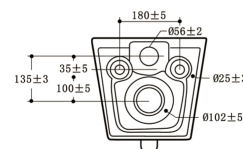

**9316**  
 530\*380\*350mm  
 - C€  
 Wall-hung Toilet  
 Washdown Rimless  
 UF Seat Cover

**9316**  
 530\*380\*350mm  
 - C€  
 Wall-hung Toilet  
 Washdown Rimless  
 PP Seat Cover

**9319**  
 490\*355\*370mm  
 - C€  
 Wall-hung Toilet  
 Washdown Rimless  
 UF Seat Cover

**9319**  
 490\*355\*370mm  
 - C€  
 Wall-hung Toilet  
 Washdown Rimless  
 PP Seat Cover

**9310**  
 515\*340\*370mm  
 - C€  
 Wall-hung Toilet  
 Washdown Rimless  
 UF Seat Cover

**9321**  
 520\*350\*365mm  
 - C€  
 Wall-hung Toilet  
 Washdown Rimless  
 UF Seat Cover