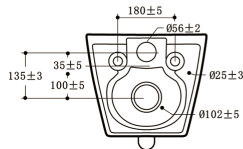

**9322**

535\*360\*365mm

- C€

Wall-hung Toilet  
Washdown Rimless  
PP Seat Cover

**9322**

535\*360\*365mm

- C€

Wall-hung Toilet  
Washdown Rimless  
Smart Cover

**9322C1**

535\*360\*365mm

- C€

Wall-hung Toilet  
Washdown Rimless  
UF Seat Cover  
Bidet Function

**9311**  
 505\*360\*360mm  
 - C€  
 Wall-hung Toilet  
 Washdown Rimless  
 UF Seat Cover

**9311**  
 505\*360\*360mm  
 - C€  
 Wall-hung Toilet  
 Washdown Rimless  
 PP Seat Cover

**9316**  
 530\*380\*350mm  
 - C€  
 Wall-hung Toilet  
 Washdown Rimless  
 UF Seat Cover

**9316**  
 530\*380\*350mm  
 - C€  
 Wall-hung Toilet  
 Washdown Rimless  
 PP Seat Cover

**9319**  
 490\*355\*370mm  
 - C€  
 Wall-hung Toilet  
 Washdown Rimless  
 UF Seat Cover