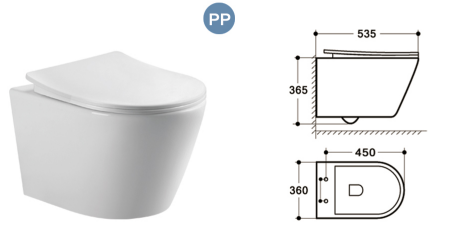

**9312**

535\*360\*365mm

- C€

Wall-hung Toilet  
Washdown Rimless  
UF Seat Cover

**9312**

535\*360\*365mm

- C€

Wall-hung Toilet  
Washdown Rimless  
PP Seat Cover

**9312**

535\*360\*365mm

- C€

Wall-hung Toilet  
Washdown Rimless  
Smart Cover

**9322**

535\*360\*365mm

- C€

Wall-hung Toilet  
Washdown Rimless  
UF Seat Cover

**9322**

535\*360\*365mm

- C€

Wall-hung Toilet  
Washdown Rimless  
PP Seat Cover

**9322**

535\*360\*365mm

- C€

Wall-hung Toilet  
Washdown Rimless  
Smart Cover