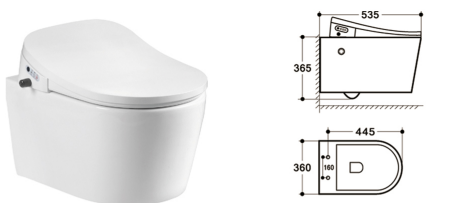

9322

535*360*365mm

- C€

Wall-hung Toilet
Washdown Rimless
Smart Cover