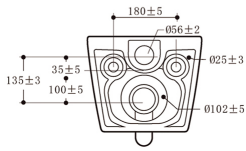

**9312**

535\*360\*365mm

- C€

Wall-hung Toilet  
Washdown Rimless  
UF Seat Cover

**9312**

535\*360\*365mm

- C€

Wall-hung Toilet  
Washdown Rimless  
PP Seat Cover

**9312**

535\*360\*365mm

- C€

Wall-hung Toilet  
Washdown Rimless  
Smart Cover

**9322**

535\*360\*365mm

- C€

Wall-hung Toilet  
Washdown Rimless  
UF Seat Cover