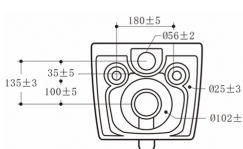

**9322C1**

535\*360\*365mm

- C€

Wall-hung Toilet  
Washdown Rimless  
UF Seat Cover  
Bidet Function

**9311**  
 505\*360\*360mm  
 - C€  
 Wall-hung Toilet  
 Washdown Rimless  
 UF Seat Cover

**9311**  
 505\*360\*360mm  
 - C€  
 Wall-hung Toilet  
 Washdown Rimless  
 PP Seat Cover

**9316**  
 530\*380\*350mm  
 - C€  
 Wall-hung Toilet  
 Washdown Rimless  
 UF Seat Cover

**9316**  
 530\*380\*350mm  
 - C€  
 Wall-hung Toilet  
 Washdown Rimless  
 PP Seat Cover

**9319**  
 490\*355\*370mm  
 - C€  
 Wall-hung Toilet  
 Washdown Rimless  
 UF Seat Cover