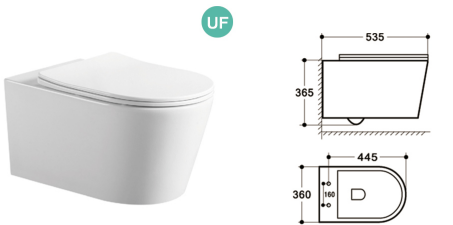

**9312**

535\*360\*365mm

- C€

Wall-hung Toilet  
Washdown Rimless  
UF Seat Cover

**9312**

535\*360\*365mm

- C€

Wall-hung Toilet  
Washdown Rimless  
PP Seat Cover

**9312**

535\*360\*365mm

- C€

Wall-hung Toilet  
Washdown Rimless  
Smart Cover

**9322**

535\*360\*365mm

- C€

Wall-hung Toilet  
Washdown Rimless  
UF Seat Cover

**9322**

535\*360\*365mm

- C€

Wall-hung Toilet  
Washdown Rimless  
PP Seat Cover

**9322**

535\*360\*365mm

- C€

Wall-hung Toilet  
Washdown Rimless  
Smart Cover