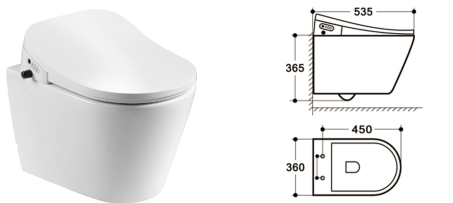

**9312**

535\*360\*365mm

- C€

Wall-hung Toilet  
Washdown Rimless  
UF Seat Cover

**9312**

535\*360\*365mm

- C€

Wall-hung Toilet  
Washdown Rimless  
PP Seat Cover

**9312**

535\*360\*365mm

- C€

Wall-hung Toilet  
Washdown Rimless  
Smart Cover

**9322**

535\*360\*365mm

- C€

Wall-hung Toilet  
Washdown Rimless  
UF Seat Cover

**9322**

535\*360\*365mm

- C€

Wall-hung Toilet  
Washdown Rimless  
PP Seat Cover

**9322**

535\*360\*365mm

- C€

Wall-hung Toilet  
Washdown Rimless  
Smart Cover