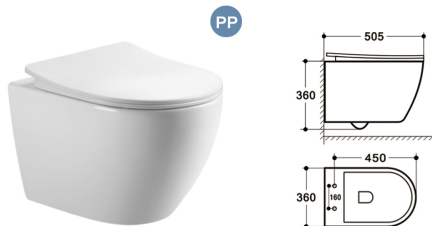

**9312**

535\*360\*365mm

- C€

Wall-hung Toilet  
Washdown Rimless  
UF Seat Cover

**9312**

535\*360\*365mm

- C€

Wall-hung Toilet  
Washdown Rimless  
PP Seat Cover

**9322**

535\*360\*365mm

- C€

Wall-hung Toilet  
Washdown Rimless  
PP Seat Cover

**9322**

535\*360\*365mm

- C€

Wall-hung Toilet  
Washdown Rimless  
Smart Cover

**9322C1**

535\*360\*365mm

- C€

Wall-hung Toilet  
Washdown Rimless  
UF Seat Cover  
Bidet Function

**9311**  
 505\*360\*360mm  
 - C€  
 Wall-hung Toilet  
 Washdown Rimless  
 UF Seat Cover

**9311**  
 505\*360\*360mm  
 - C€  
 Wall-hung Toilet  
 Washdown Rimless  
 PP Seat Cover

**9316**  
 530\*380\*350mm  
 - C€  
 Wall-hung Toilet  
 Washdown Rimless  
 UF Seat Cover

**9316**  
 530\*380\*350mm  
 - C€  
 Wall-hung Toilet  
 Washdown Rimless  
 PP Seat Cover

**9319**  
 490\*355\*370mm  
 - C€  
 Wall-hung Toilet  
 Washdown Rimless  
 UF Seat Cover