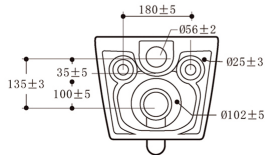

**9312**

535\*360\*365mm

- C€

Wall-hung Toilet  
Washdown Rimless  
UF Seat Cover

**9312**

535\*360\*365mm

- C€

Wall-hung Toilet  
Washdown Rimless  
PP Seat Cover

**9312**

535\*360\*365mm

- C€

Wall-hung Toilet  
Washdown Rimless  
Smart Cover

**9322**

535\*360\*365mm

- C€

Wall-hung Toilet  
Washdown Rimless  
UF Seat Cover