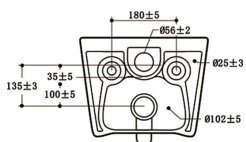

**9322**

535\*360\*365mm

- C€

Wall-hung Toilet  
Washdown Rimless  
PP Seat Cover

**9322**

535\*360\*365mm

- C€

Wall-hung Toilet  
Washdown Rimless  
Smart Cover

**9322C1**

535\*360\*365mm

- C€

Wall-hung Toilet  
Washdown Rimless  
UF Seat Cover  
Bidet Function

**9311**  
 505\*360\*360mm  
 - C€  
 Wall-hung Toilet  
 Washdown Rimless  
 UF Seat Cover

**9311**  
 505\*360\*360mm  
 - C€  
 Wall-hung Toilet  
 Washdown Rimless  
 PP Seat Cover