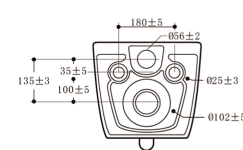

**9316**  
 530\*380\*350mm  
 - C€  
 Wall-hung Toilet  
 Washdown Rimless  
 UF Seat Cover

**9316**  
 530\*380\*350mm  
 - C€  
 Wall-hung Toilet  
 Washdown Rimless  
 PP Seat Cover

**9319**  
 490\*355\*370mm  
 - C€  
 Wall-hung Toilet  
 Washdown Rimless  
 UF Seat Cover

**9319**  
 490\*355\*370mm  
 - C€  
 Wall-hung Toilet  
 Washdown Rimless  
 PP Seat Cover

**9310**  
 515\*340\*370mm  
 - C€  
 Wall-hung Toilet  
 Washdown Rimless  
 UF Seat Cover

**9321**  
 520\*350\*365mm  
 - C€  
 Wall-hung Toilet  
 Washdown Rimless  
 UF Seat Cover