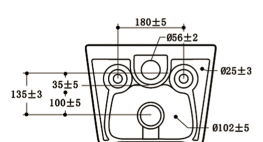

**9322**

535\*360\*365mm

- C€

Wall-hung Toilet  
Washdown Rimless  
PP Seat Cover

**9322**

535\*360\*365mm

- C€

Wall-hung Toilet  
Washdown Rimless  
Smart Cover

**9322C1**

535\*360\*365mm

- C€

Wall-hung Toilet  
Washdown Rimless  
UF Seat Cover  
Bidet Function

**9311**  
 505\*360\*360mm  
 - C€  
 Wall-hung Toilet  
 Washdown Rimless  
 UF Seat Cover

**9311**  
 505\*360\*360mm  
 - C€  
 Wall-hung Toilet  
 Washdown Rimless  
 PP Seat Cover