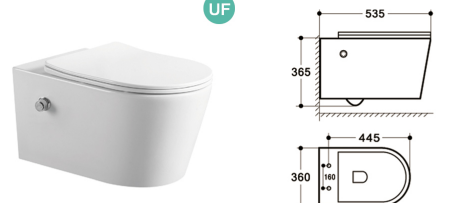

9312

535*360*365mm

- C€

Wall-hung Toilet
Washdown Rimless
UF Seat Cover

9312

535*360*365mm

- C€

Wall-hung Toilet
Washdown Rimless
PP Seat Cover

9312

535*360*365mm

- C€

Wall-hung Toilet
Washdown Rimless
Smart Cover

9322

535*360*365mm

- C€

Wall-hung Toilet
Washdown Rimless
UF Seat Cover

9322

535*360*365mm

- C€

Wall-hung Toilet
Washdown Rimless
PP Seat Cover

9322

535*360*365mm

- C€

Wall-hung Toilet
Washdown Rimless
Smart Cover

9322C1

535*360*365mm

- C€

Wall-hung Toilet
Washdown Rimless
UF Seat Cover
Bidet Function