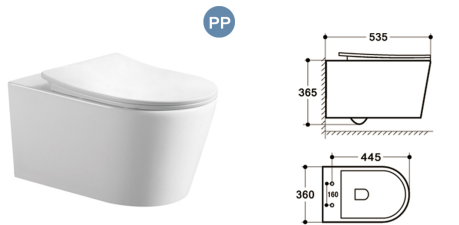

**9312**

535\*360\*365mm

- C€

Wall-hung Toilet  
Washdown Rimless  
UF Seat Cover

**9312**

535\*360\*365mm

- C€

Wall-hung Toilet  
Washdown Rimless  
PP Seat Cover

**9312**

535\*360\*365mm

- C€

Wall-hung Toilet  
Washdown Rimless  
Smart Cover

**9322**

535\*360\*365mm

- C€

Wall-hung Toilet  
Washdown Rimless  
UF Seat Cover

**9322**

535\*360\*365mm

- C€

Wall-hung Toilet  
Washdown Rimless  
PP Seat Cover

**9322**

535\*360\*365mm

- C€

Wall-hung Toilet  
Washdown Rimless  
Smart Cover