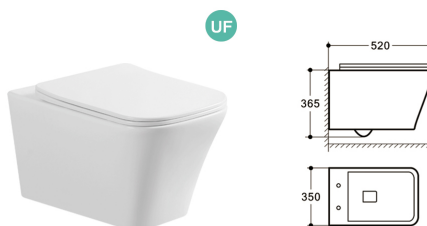

**9322**

535\*360\*365mm

- C€

Wall-hung Toilet  
Washdown Rimless  
PP Seat Cover

**9322**

535\*360\*365mm

- C€

Wall-hung Toilet  
Washdown Rimless  
Smart Cover

**9322C1**

535\*360\*365mm

- C€

Wall-hung Toilet  
Washdown Rimless  
UF Seat Cover  
Bidet Function

**9311**  
 505\*360\*360mm  
 - C€  
 Wall-hung Toilet  
 Washdown Rimless  
 UF Seat Cover

**9311**  
 505\*360\*360mm  
 - C€  
 Wall-hung Toilet  
 Washdown Rimless  
 PP Seat Cover

**9316**  
 530\*380\*350mm  
 - C€  
 Wall-hung Toilet  
 Washdown Rimless  
 UF Seat Cover

**9316**  
 530\*380\*350mm  
 - C€  
 Wall-hung Toilet  
 Washdown Rimless  
 PP Seat Cover

**9319**  
 490\*355\*370mm  
 - C€  
 Wall-hung Toilet  
 Washdown Rimless  
 UF Seat Cover

**9319**  
 490\*355\*370mm  
 - C€  
 Wall-hung Toilet  
 Washdown Rimless  
 PP Seat Cover

**9310**  
 515\*340\*370mm  
 - C€  
 Wall-hung Toilet  
 Washdown Rimless  
 UF Seat Cover

**9321**  
 520\*350\*365mm  
 - C€  
 Wall-hung Toilet  
 Washdown Rimless  
 UF Seat Cover