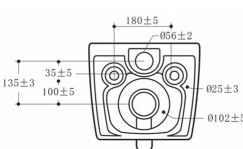

**9322C1**

535\*360\*365mm

- C€

Wall-hung Toilet  
Washdown Rimless  
UF Seat Cover  
Bidet Function

**9311**  
 505\*360\*360mm  
 - C€  
 Wall-hung Toilet  
 Washdown Rimless  
 UF Seat Cover

**9311**  
 505\*360\*360mm  
 - C€  
 Wall-hung Toilet  
 Washdown Rimless  
 PP Seat Cover

**9316**  
 530\*380\*350mm  
 - C€  
 Wall-hung Toilet  
 Washdown Rimless  
 UF Seat Cover

**9316**  
 530\*380\*350mm  
 - C€  
 Wall-hung Toilet  
 Washdown Rimless  
 PP Seat Cover

**9319**  
 490\*355\*370mm  
 - C€  
 Wall-hung Toilet  
 Washdown Rimless  
 UF Seat Cover